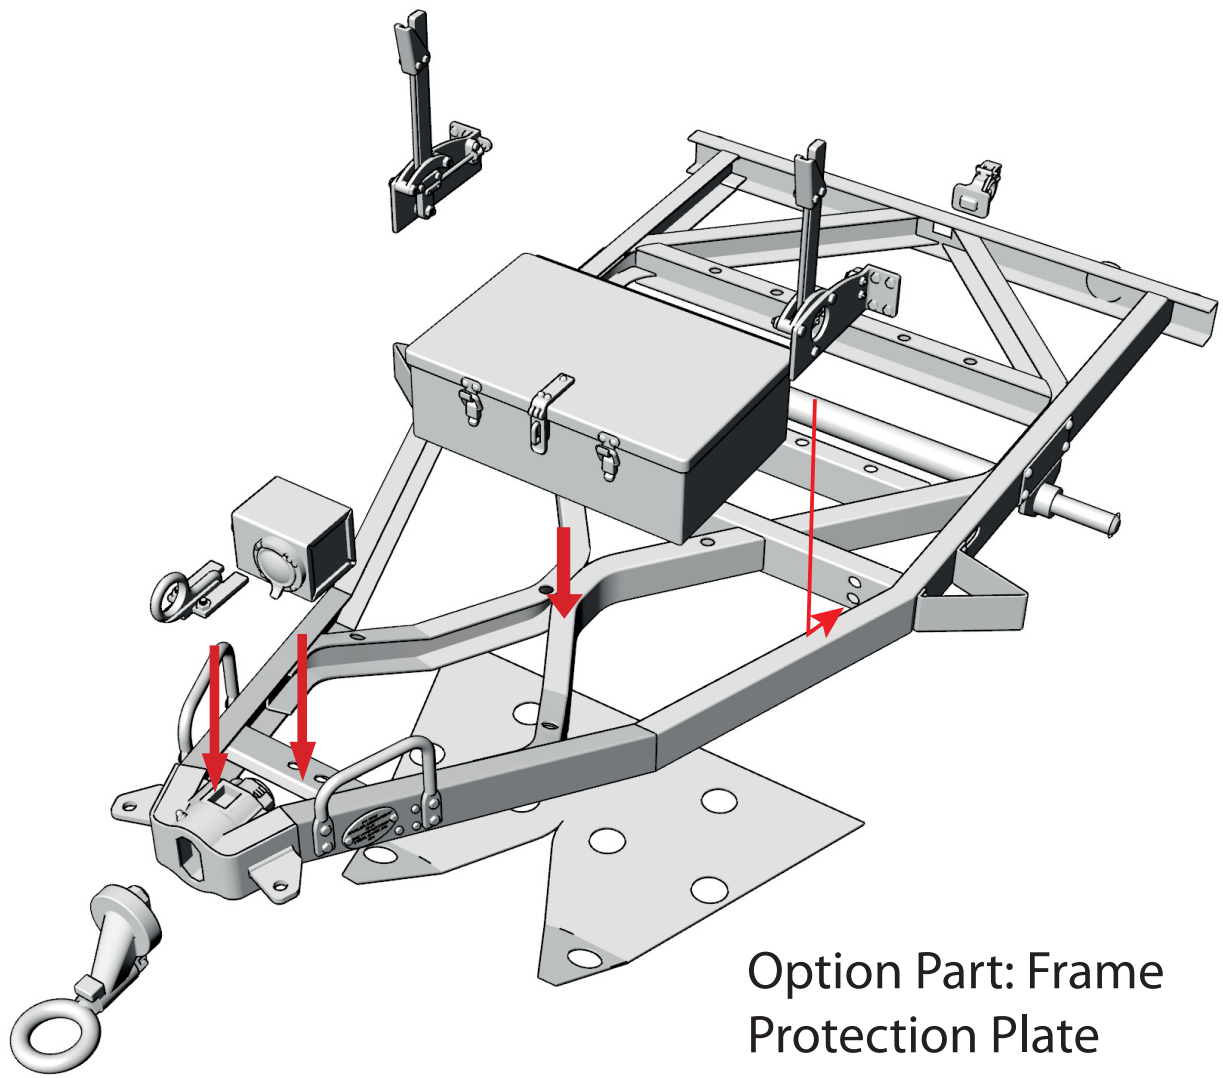

8 - Hook for Cover Type 2 (2+1 Pcs)

9 - Front Tow Hook

10 - Rear Tow Hook

11 - Right Wheel Hub

12 - Left Wheel Hub

13 - Frame Protection Plate

14 - Right Wheel

15 - Left Wheel

16 - Open Rudder Wheel

17 - Closed Rudder Wheel

18 - Loading Box Hatch

19 - Right Side Rail

20 - Left Side Rail

21 - Frame

Option Part: Frame Protection Plate

Option Parts: Manoeuvring  
wheel open or closed