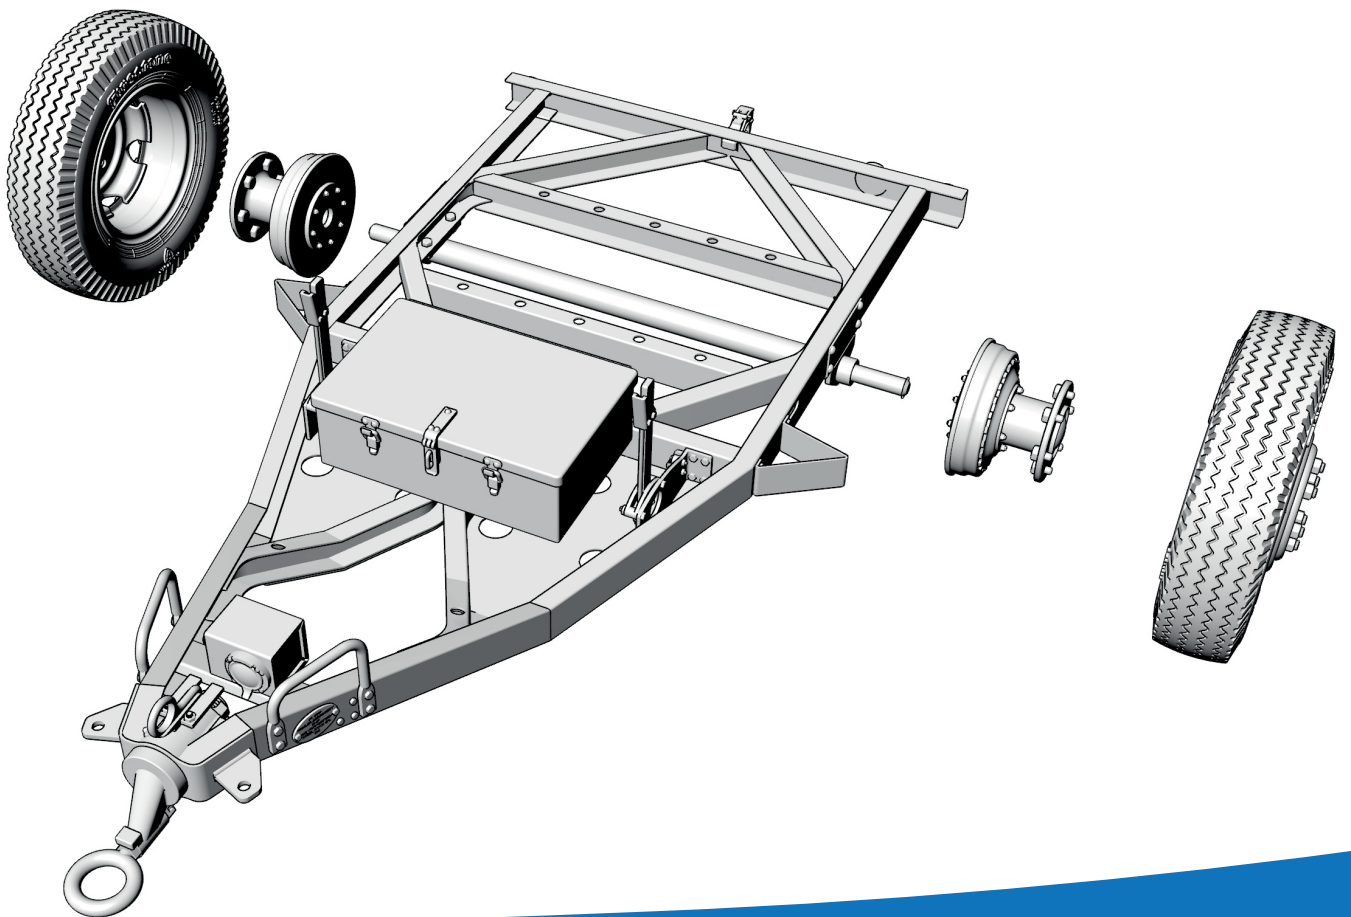

8 - Hook for Cover Type 2 (2+1 Pcs)

9 - Front Tow Hook

10 - Rear Tow Hook

11 - Right Wheel Hub

12 - Left Wheel Hub

13 - Frame Protection Plate

14 - Right Wheel

15 - Left Wheel

16 - Open Rudder Wheel

17 - Closed Rudder Wheel

18 - Loading Box Hatch

19 - Right Side Rail

20 - Left Side Rail

21 - Frame

Option Part: Frame Protection Plate

Option Parts: Manoeuvring  
wheel open or closed