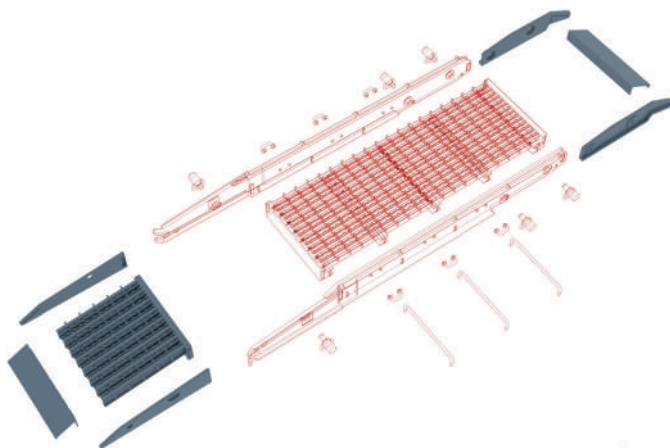

# Treadway Wedges For M2 Bridge HDM35238

HD Models  
Via Filippo Nicolai, 24  
00136 - Roma

+39 06 39736835  
infohdmodels.it  
www.hdmodels.it

1/35

## Parts List

- 01 - Treadway A (1 Pc)
- 02 - Treadway A Bank Left (1 Pc)
- 03 - Treadway A Bank Right(1 Pc)
- 04 - Treadway B (1 Pc)
- 05 - Treadway Bank B Left (1 Pc)
- 06 - Treadway Bank B Right(1 Pc)
- 07 - Treadway B Floor (1 Pc)

Example of assembled  
Treadways

Example of assembled  
Treadways with HDM35235 Kit